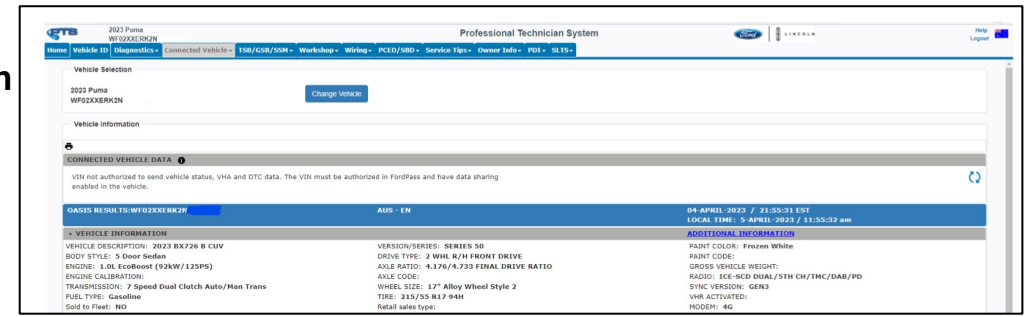

Home **Service Info** | Training | Diagnostic Tool | New To FordServiceInfo?

1. Log-in or Register

[Log In](#) | [Contact Us](#) | [Cart (0)](#)

2. Service Info

[Register Today](#)

All VEHICLE LINES for model years 1994-Current

1. All Vehicle Lines subscription includes the following information:
2. Workshop Manual
   - Wiring Diagram Manual (also referred to as EVTMs or Electrical Vacuum Troubleshooting Manuals)
   - Powertrain Control/Emissions Diagnosis (PC/ED) Manual
   - TSBs('94-Present)
   - Dealer bulletins for Field Service Actions (Recalls) ('88-Present) where available and applicable.
   - Access to the latest calibration information for emission-related modules.
   - Access to Vehicle Specific Information (available for last 10 model years)
   - Limited Vehicle Line coverage for 1994-Present model years.

Term	72 Hour
Start Date	15 May 2024
Expiration Date	18 May 2024
Unit Price	$21.95
Total	$21.95

3. Select the Term, add to Cart

[Add to Cart](#)

[Help](#)
[Logout](#)

TIP: Ensure the "AUS" flag is selected (top right main page)

4. Enter VIN
4a. Read VIN
requires
FDRS/FJDS

No Vehicle Selected
No VIN Entered

Home **Vehicle ID** | Diagnostics | TSB/GSB/SSM | Workshop | Wiring | PCED/SBD | Service Tips | Owner Info

Vehicle Selection

By VIN [GO](#)

[Read VIN](#)

5. Confirm vehicle